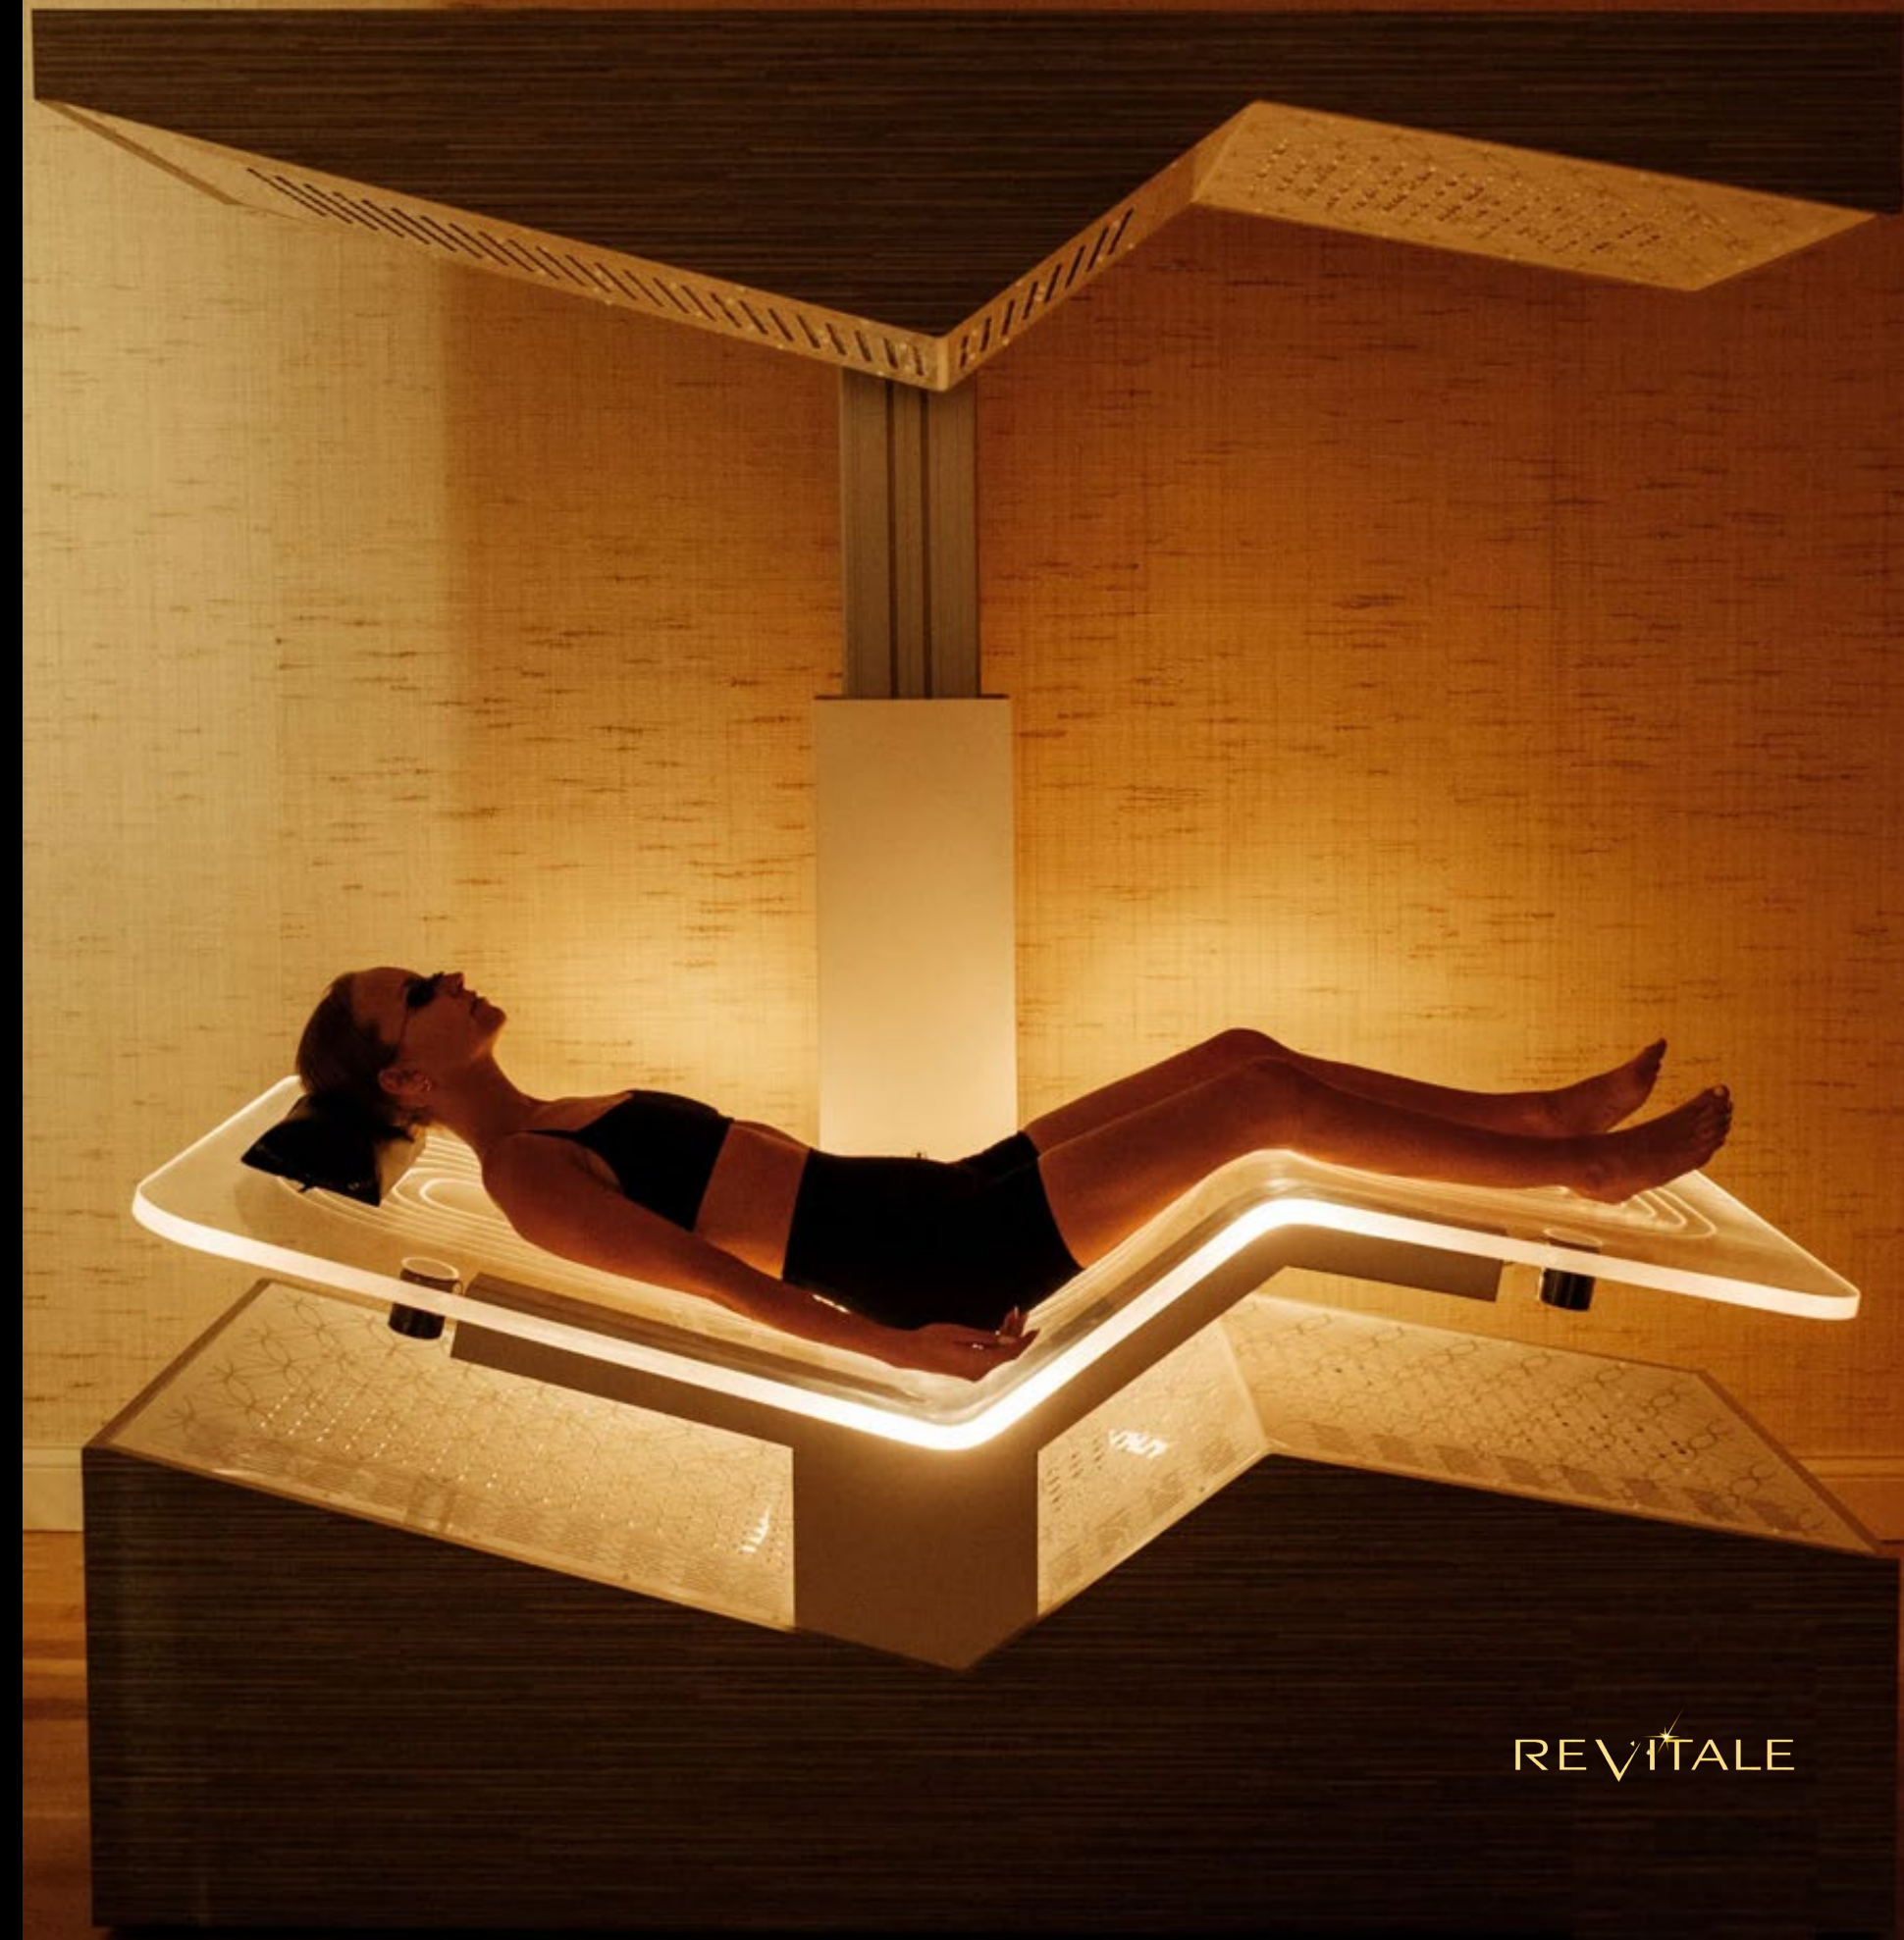

## Zero-Gravity Comfort & Design

Ergonomic and sensory architecture inspired by NASA research ensures ease, comfort, and deep relaxation.

REVITALE

<b>95%</b>	<b>FULL BODY RELAXATION</b> Of users experienced a deep state of peace and calm.	<b>85%</b>	<b>INCREASED CLARITY</b> Of users experienced a quieting of the mind with increased focus.	<b>90%</b>	<b>ENERGETIC RESTORATION</b> Of users experience the feeling of a "caffeinated calm", a energizing reset.
------------	---	------------	---	------------	--

A modern wellness center interior featuring three pieces of technology. On the left is a dark, rounded device with a glowing red interior. In the center is a massage table with a person lying on it, illuminated by red light. On the right is a tall, dark, rectangular device with a glass door and a glowing blue interior. Large windows in the background show a city skyline at dusk.